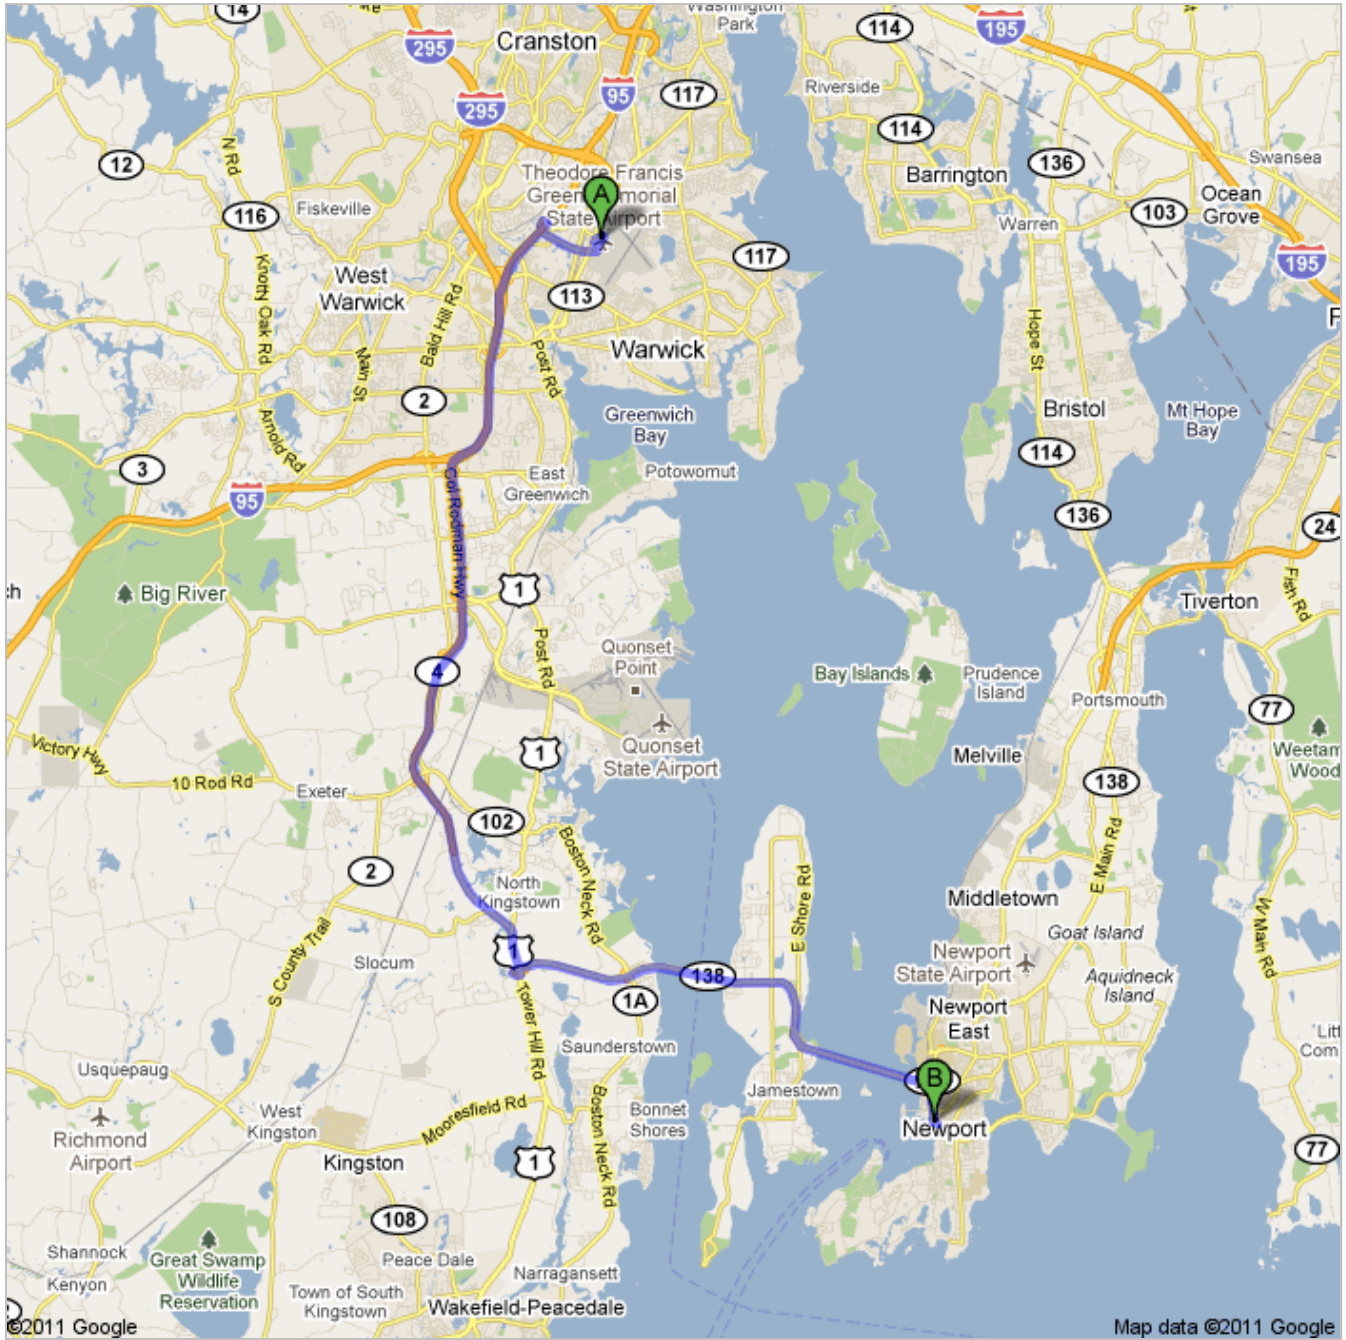

Directions to Newport Harbor Hotel & Marina

49 America's Cup Avenue, Newport, RI 02840 - (401) 847-9000

27.6 mi – about **33 mins**

Take a rental car from Providence airport to Hotel.

**Providence Airport**

Airport Rd, Providence, RI 02888 - (401) 691-2000

- | | | |
|--|--|----------------------------|
| | 1. Head northeast on Airport Connector Rd
About 1 min | go 0.4 mi
total 0.4 mi |
| | 2. Slight right to stay on Airport Connector Rd
About 3 mins | go 1.1 mi
total 1.5 mi |
| | 3. Keep left at the fork, follow signs for I-95 S/New York and merge onto I-95 S
About 7 mins | go 5.3 mi
total 6.8 mi |
| | 4. Slight left onto RI-4 S/Col Rodman Hwy (signs for N Kingstown)
About 10 mins | go 9.9 mi
total 16.7 mi |
| | 5. Continue onto US-1 S/Tower Hill Rd
About 1 min | go 0.7 mi
total 17.4 mi |
| | 6. Take the RI-138 E ramp to Jamestown/Newport | go 0.3 mi
total 17.7 mi |
| | 7. Continue straight | go 0.4 mi
total 18.1 mi |
| | 8. Continue straight onto RI-138 E
Partial toll road
About 9 mins | go 8.5 mi
total 26.6 mi |
| | 9. Keep right at the fork, follow signs for Newport/Rhode Island 238 Scenic S
Toll road | go 0.1 mi
total 26.8 mi |
| | 10. Turn right onto RI-138 Scenic/RI-238 S/RI-238 Scenic S
About 1 min | go 0.3 mi
total 27.1 mi |
| | 11. Turn right onto America's Cup Ave
Destination will be on the right
About 1 min | go 0.5 mi
total 27.6 mi |

**Newport Harbor Hotel & Marina**

49 America's Cup Avenue, Newport, RI 02840 - (401) 847-9000

These directions are for planning purposes only. You may find that construction projects, traffic, weather, or other events may cause conditions to differ from the map results, and you should plan your route accordingly. You must obey all signs or notices regarding your route.